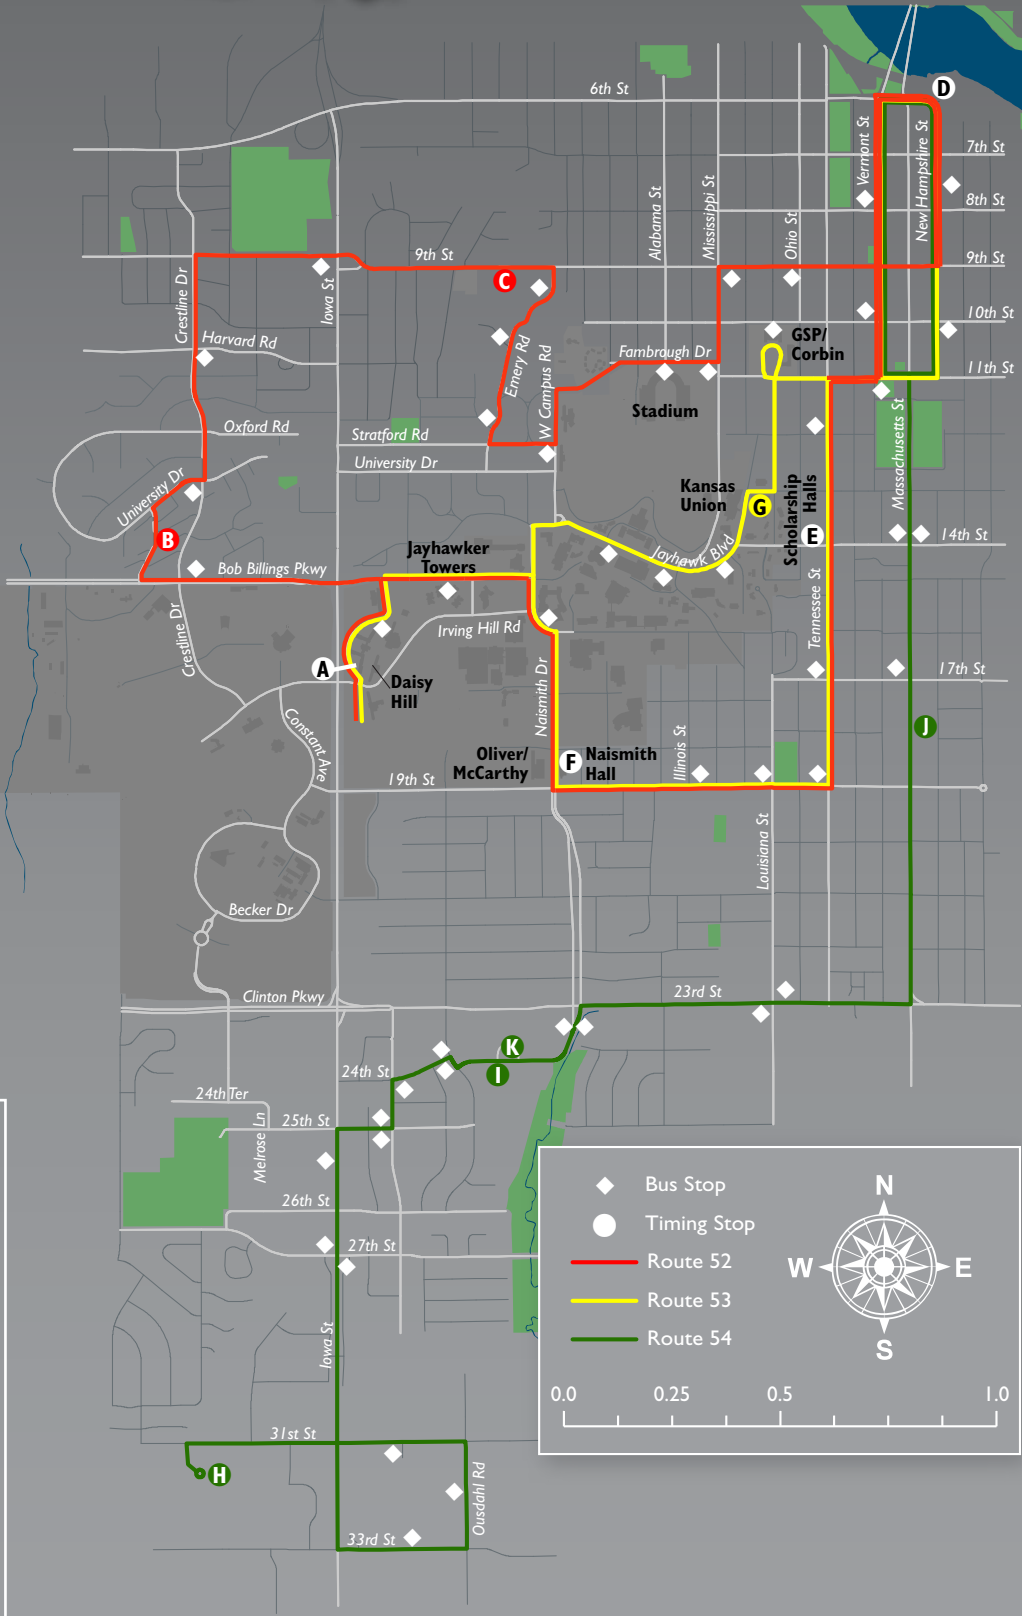

52 To Downtown					To Campus			
	Oswald Hall	Chelsea Place	9th & Emery	6th & NH	6th & NH	14th & Tenn	Naismith Hall	Oswald Hall
	A	B	C	D	D	E	F	A
PM	9:00	9:05	9:12	9:24	9:24	9:30	9:34	9:38
	9:20	9:25	9:32	9:44	9:44	9:50	9:54	9:58
	9:40	9:45	9:52	10:04	10:04	10:10	10:14	10:18
	10:00	10:05	10:12	10:24	10:24	10:30	10:34	10:38
	10:20	10:25	10:32	10:44	10:44	10:50	10:54	10:58
	10:40	10:45	10:52	11:04	11:04	11:10	11:14	11:18
	11:00	11:05	11:12	11:24	11:24	11:30	11:34	11:38
	11:20	11:25	11:32	11:44	11:44	11:50	11:54	11:58
	11:40	11:45	11:52	12:04	12:04	12:10	12:14	12:18
AM	12:00	12:05	12:12	12:24	12:24	12:30	12:34	12:38
	12:20	12:25	12:32	12:44	12:44	12:50	12:54	12:58
	12:40	12:45	12:52	1:04	1:04	1:10	1:14	1:18
	1:00	1:05	1:12	1:24	1:24	1:30	1:34	1:38
	1:20	1:25	1:32	1:44	1:44	1:50	1:54	1:58
	1:40	1:45	1:52	2:04	2:04	2:10	2:14	2:18
	2:00	2:05	2:12	2:24	2:24	2:30	2:34	2:38
	2:20	2:25	2:32	2:44	2:44	2:50	2:54	2:58

54 To Downtown				To W 31 st Street			
	W 31st Street	24th Street	18th & Mass	6th & NH	6th & NH	24th Street	W 31st Street
	H	I	J	D	D	K	H
PM	9:00	9:10	9:17	9:25	9:25	9:42	9:57
	9:30	9:40	9:47	9:55	9:55	10:12	10:27
	10:00	10:10	10:17	10:25	10:25	10:42	10:57
	10:30	10:40	10:47	10:55	10:55	11:12	11:27
	11:00	11:10	11:17	11:25	11:25	11:42	11:57
	11:30	11:40	11:47	11:55	11:55	12:12	12:27
AM	12:00	12:10	12:17	12:25	12:25	12:42	12:57
	12:30	12:40	12:47	12:55	12:55	1:12	1:27
	1:00	1:10	1:17	1:25	1:25	1:42	1:57
	1:30	1:40	1:47	1:55	1:55	2:12	2:27
	2:00	2:10	2:17	2:25	2:25	2:42	2:57